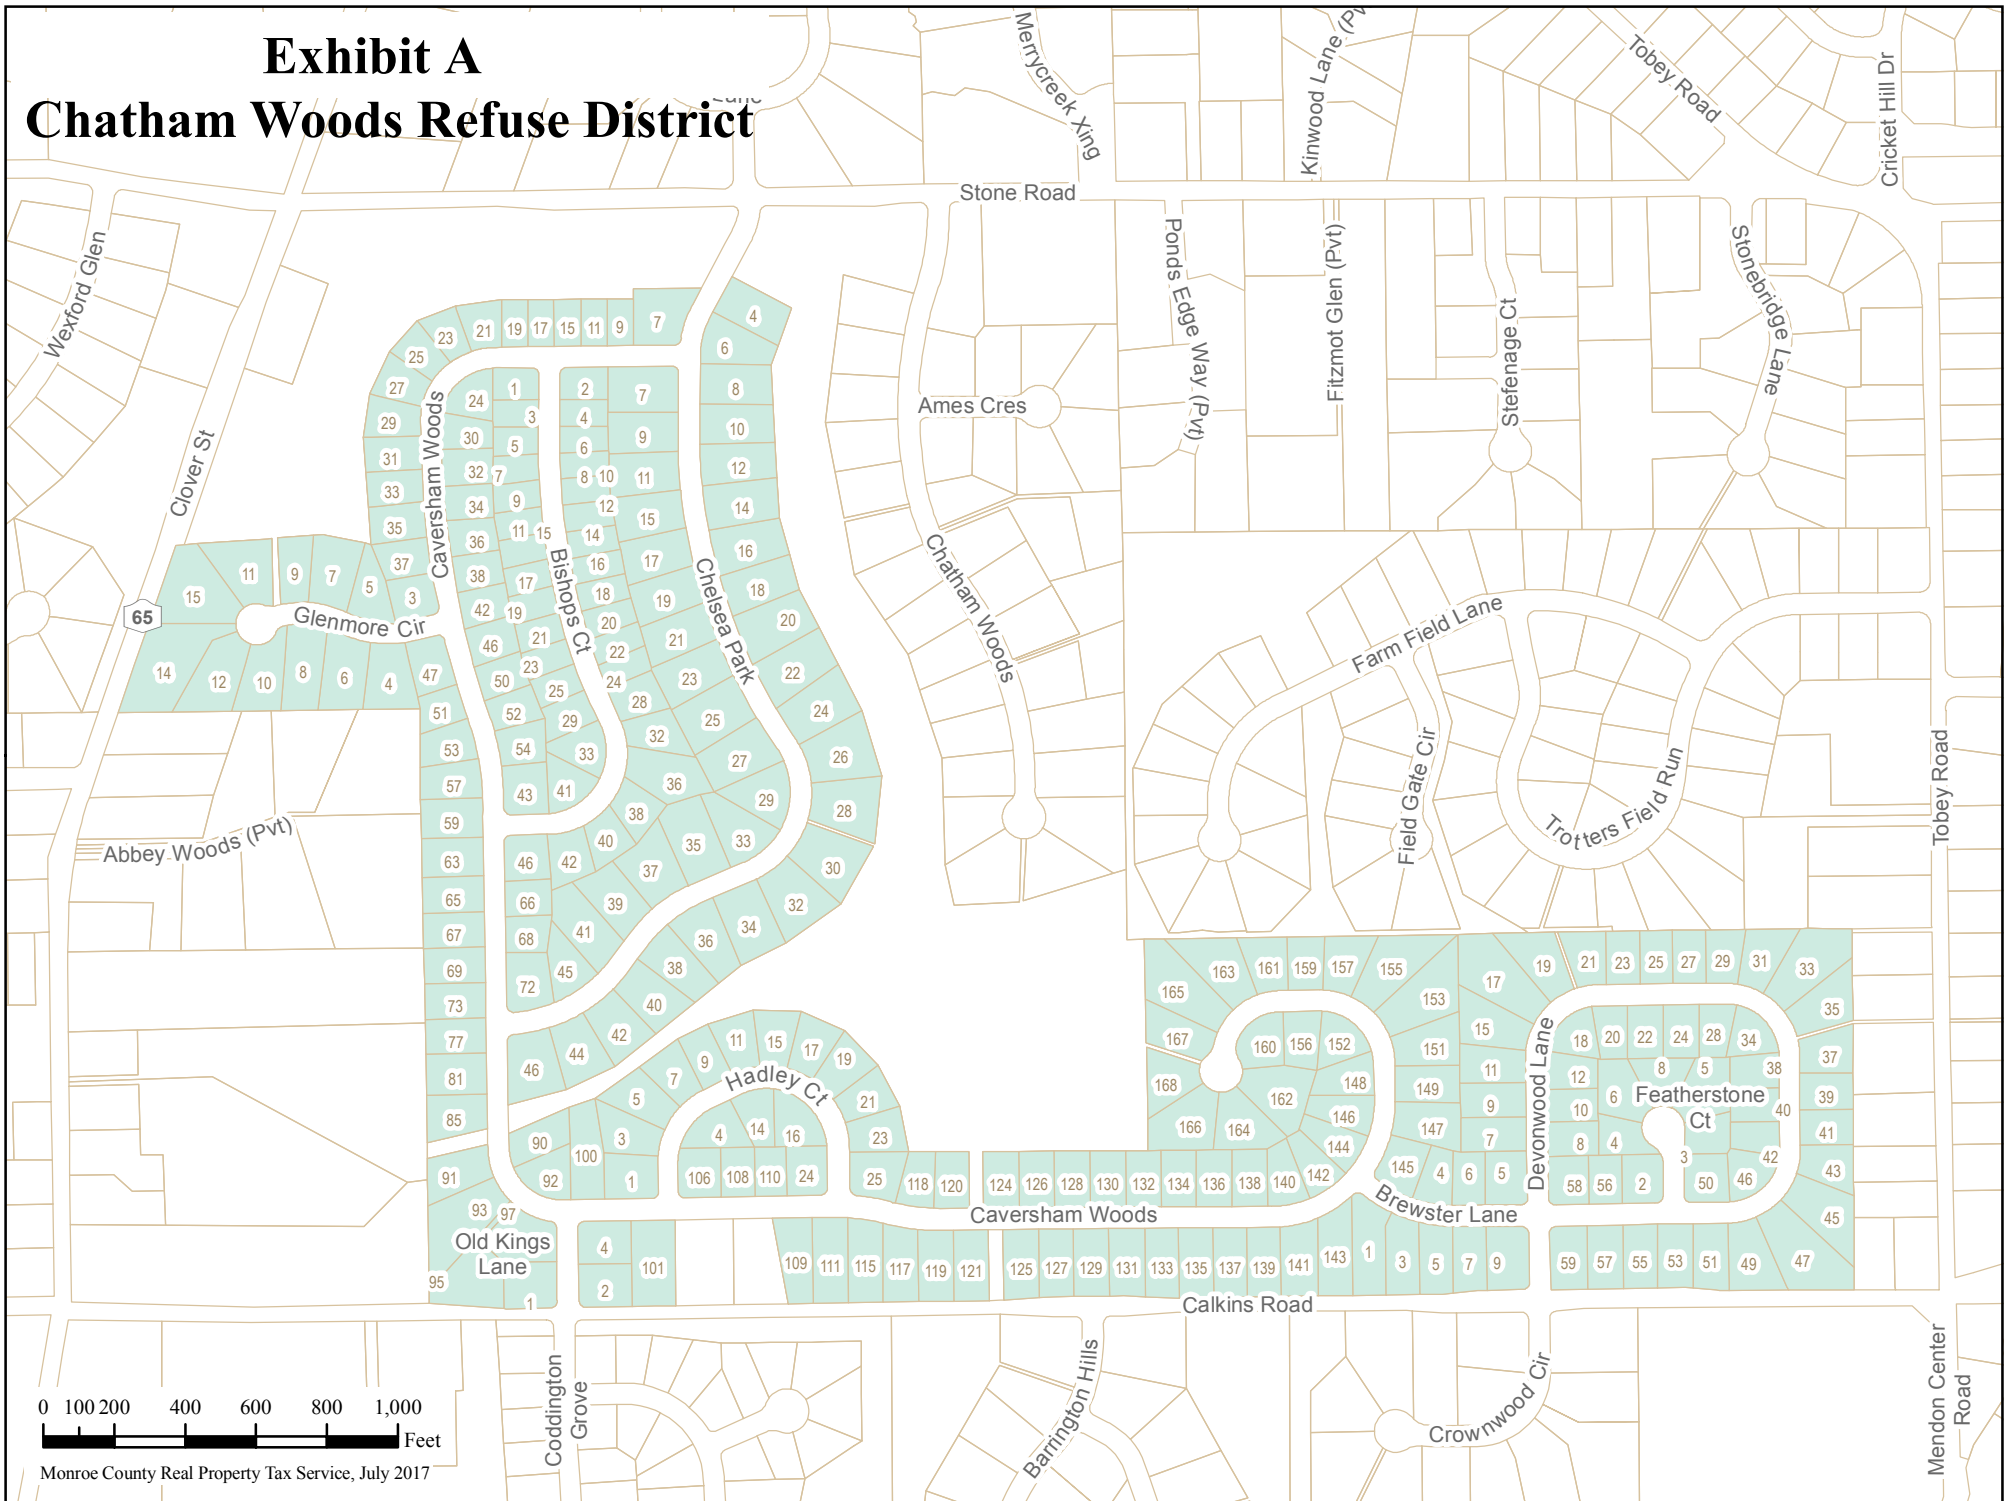

# Exhibit A

## Chatham Woods Refuse District

0 100 200 400 600 800 1,000  
Feet

Monroe County Real Property Tax Service, July 2017