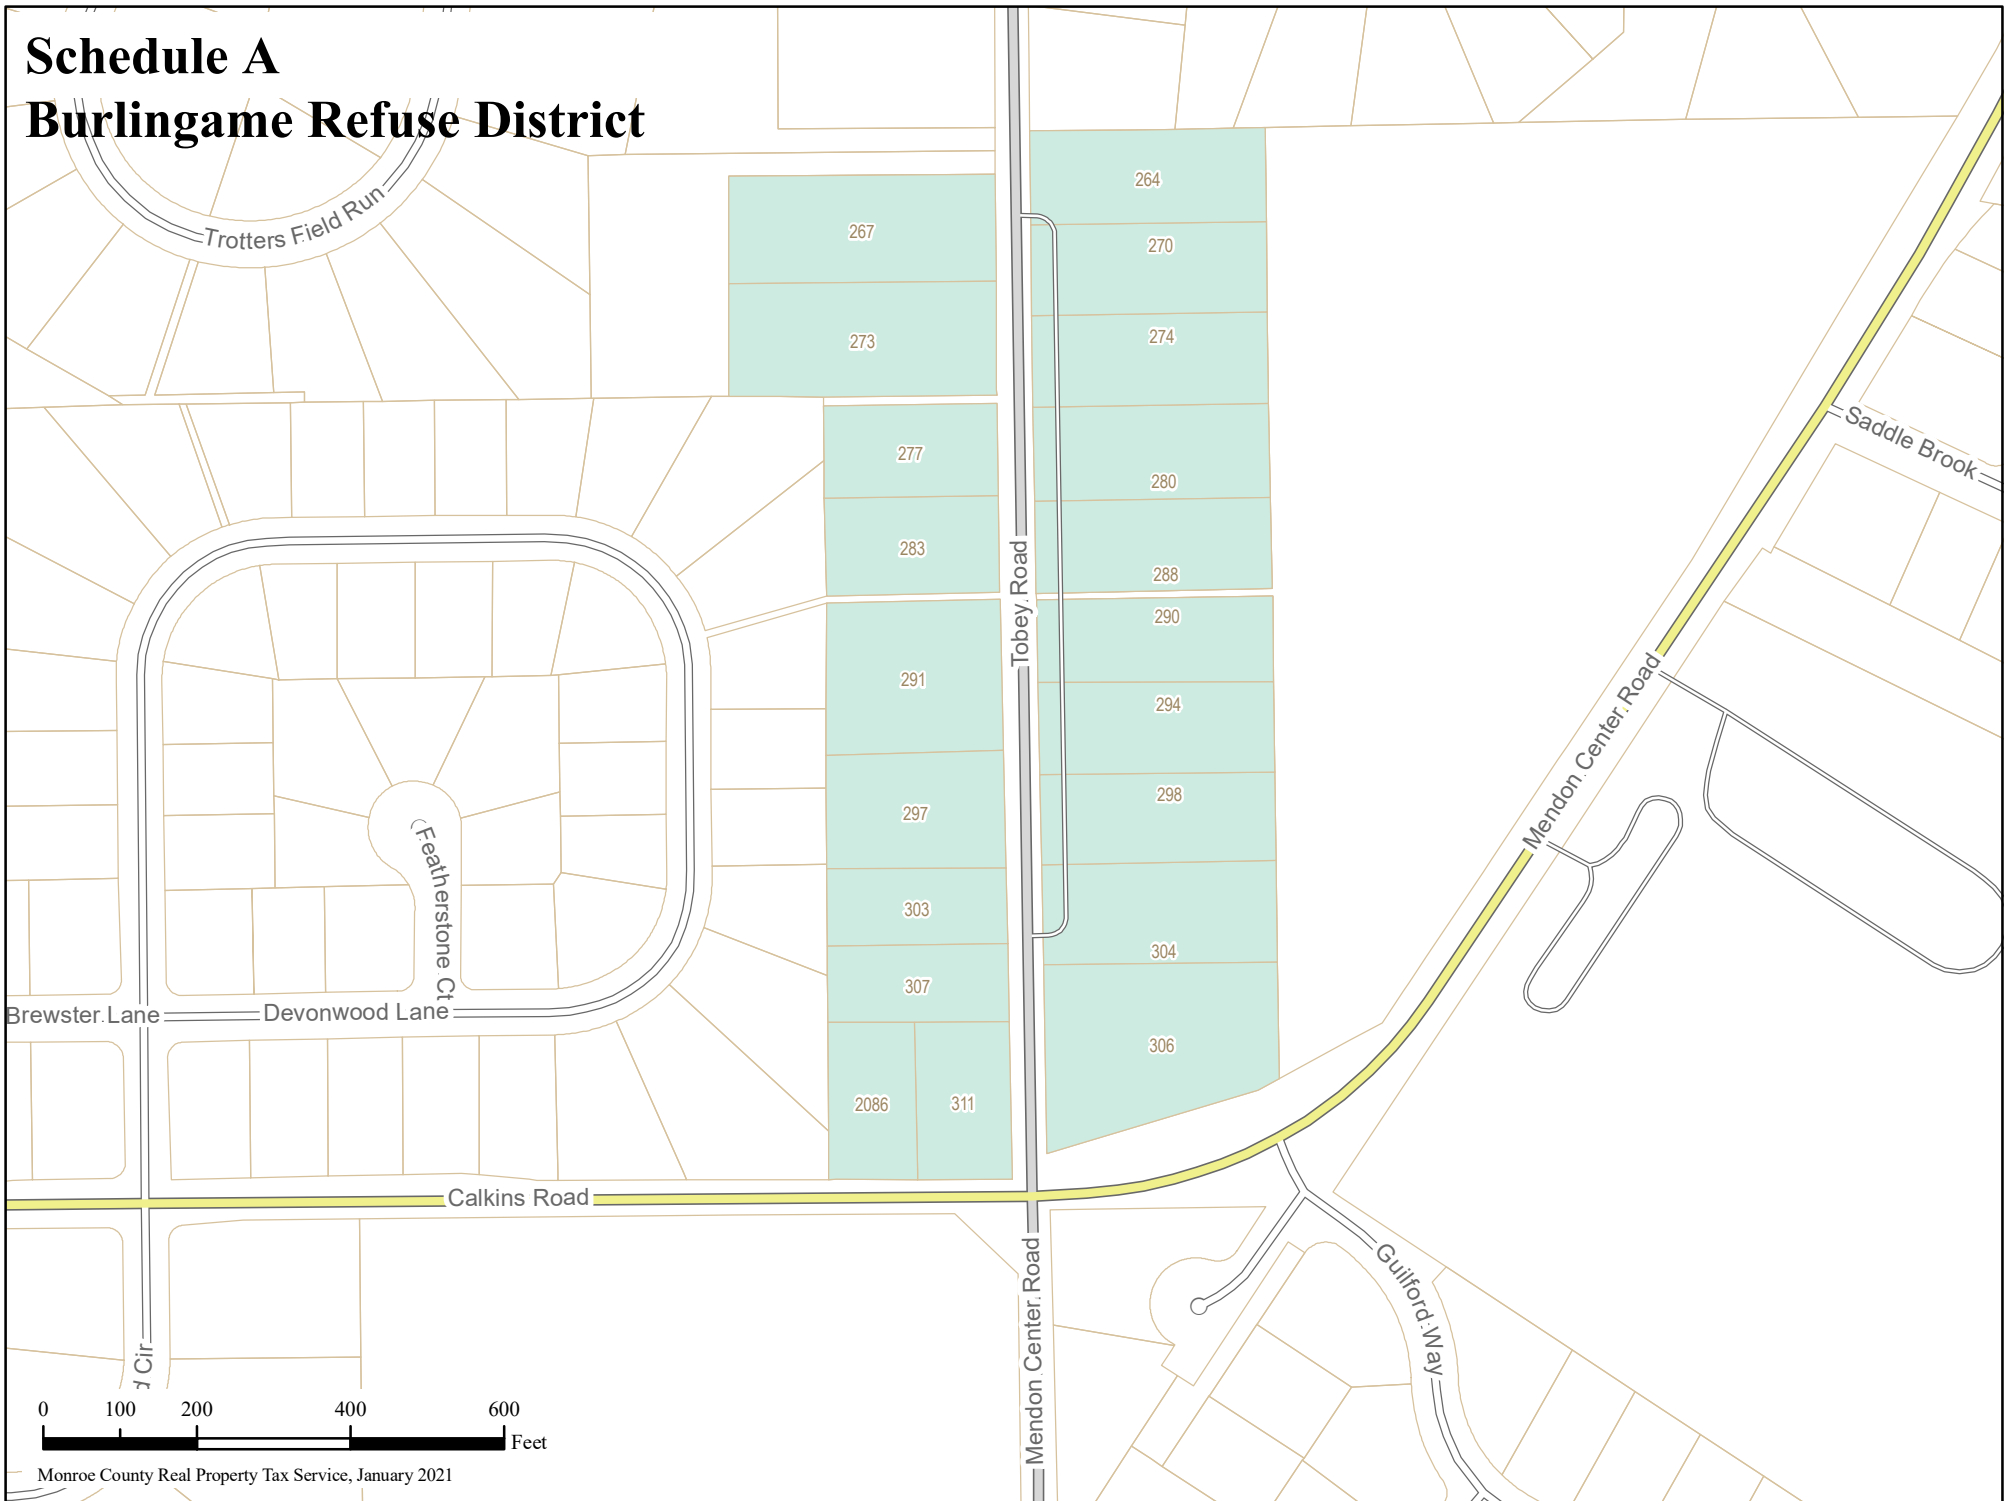

Schedule A Burlingame Refuse District

Monroe County Real Property Tax Service, January 2021